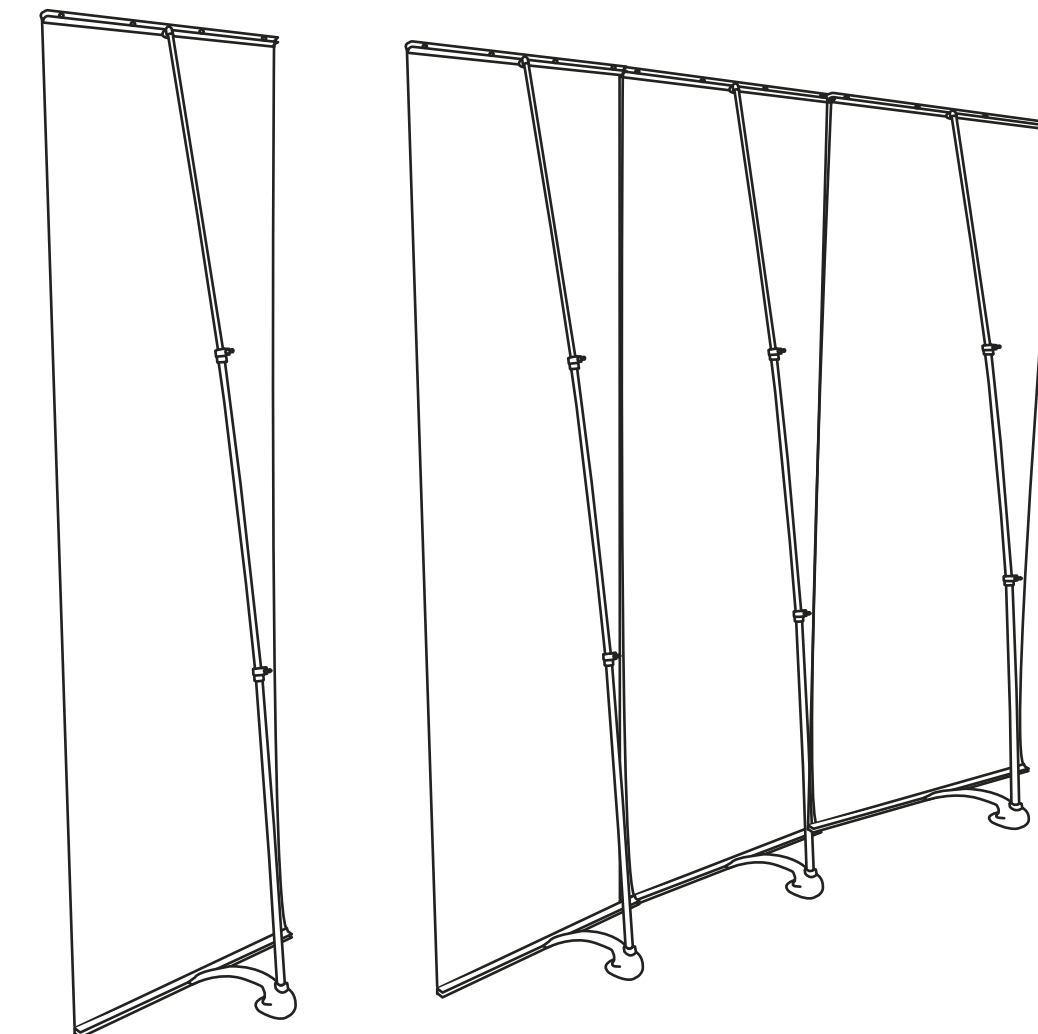

## RIZLA

An instant display that's easy, compact and quick to set up. High quality graphic, simply rolls out of a cassette ready for any event and branding situation. Also available double sided.

- Size: 80 - 150cm wide  
210cm high
- Finish: Silver
- Weight with banner: 5-10kg

## BUDGET RIZLA

This roller banner is a best seller; perfect for anyone on a budget and for larger quantities. The Budget Rizler offers classic style, durability and fold away feet with the range of sizes suitable for any indoor event.

## CLIPPER

A great value lightweight banner and stand that is elegant and quick to assemble with graphics that are easy and cost effective to update.

- Size: 200 X 80cm wide
- Finish: Silver
- Weight with banner: 4kg

## ALPHA

Adaptable, simple to set up and cost effective. Can be quickly linked together to form a seamless backdrop anywhere.

- Size: 80cm or 100cm wide  
220cm high
- Finish: Black
- Weight with banner: 4-7kg