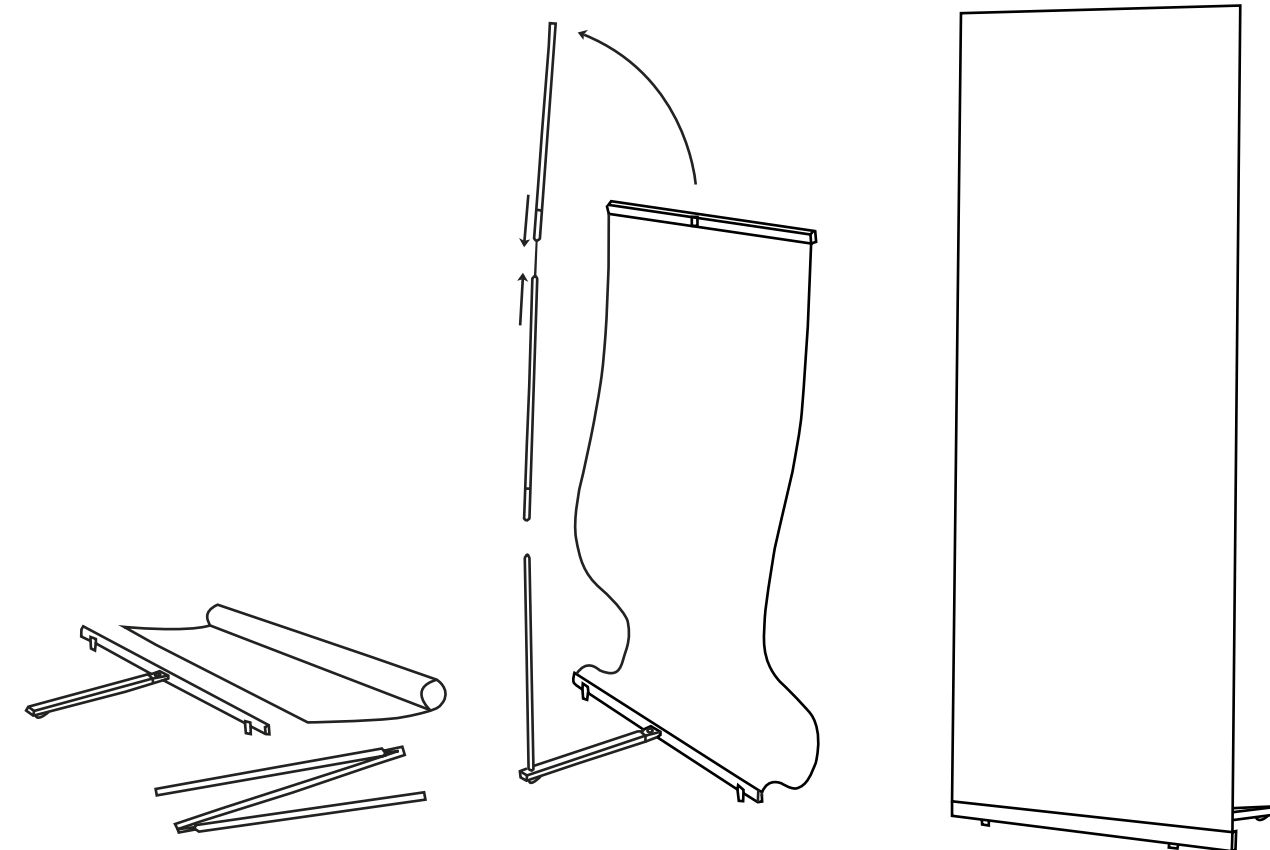

CLIPPER

A great value lightweight banner and stand that is elegant and quick to assemble with graphics that are easy and cost effective to update.

- Size: 200 X 80cm wide
- Finish: Silver
- Weight with banner: 4kg